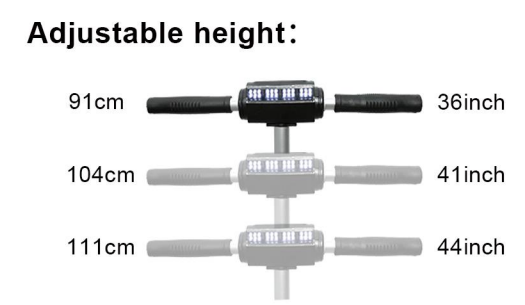

ES3

❏ Type: Electric Scooter	Motor: 250W	Max load: 100kgs
Range: 20km	Material: Aluminum alloy	N.W/G.W: 11kg/12kg
Max Speed: 25km	Battery: 36V/6.6Ah	Meas: 103x22.5x37cm/1 pc
Function: Foldable & Adjustable in 3 gears	Tires: 8"	Charging time: 2.5-3.5 Hours