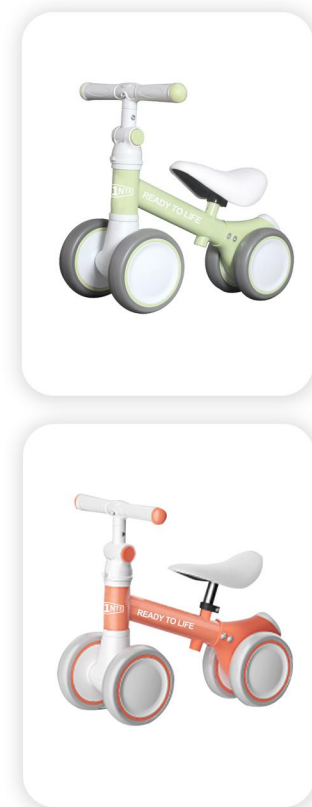

Kids scooter
 Max load: 50kg
 Material: Nylon+PP+Alu
 Front wheel: 115x50mm (PU with light)
 Rear wheel: 80x50mm (PU with light)
 Function: Foldable
 Adjustable height: 70-76-83cm | 27.5-30-32.5 inch
 N.W&G.W: 3.3kg&4.1kg/Pc
 Meas: 64.5*56.5*64cm/6pcs
 Color: Red, Blue, Pink, Black

KS19

KS20

■ Kids scooter Front wheel: 120x28mm (PU with light) Meas: 58X47X56cm/6pcs
 Material: Nylon+Steel+Alu Rear wheel: 98x48mm PVC N.W&G.W: 3.5kg&4.1kg/Pc
 Adjustable height: 66-71-78cm | 26-28-31 inch Max load: 50kg Color: Blue, Pink, Cyan

■ Function: Foldable Front wheel: 120x30mm (PU with light) Meas: 64.5*54*60.5cm/6Pcs
 Material: Nylon+Steel+Alu Rear wheel: 90x24mm PVC N.W&G.W: 3.5kg&4.2kg/Pc
 Adjustable height: 65-71-78cm | 25.5-28-31 inch Max load: 60kg Color: Purple, Red, Orange

KS7

KS8

■ Type: Kids Balance Bike
 Material: Steel+EVA
 Function: Adjustable handlebar
 Rear wheel: 6"
 Front wheel: 6"
 Max load: 25kg
 N.W&G.W: 2.2kg&2.7kg/Pc
 Meas: 46*40*58cm/4Pcs
 Age: 1-3 years old