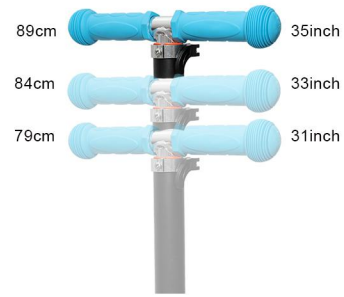

Adjustable height:

KS2

Adjustable height:

■ Type: Kids Scooter Color: Blue, Pink, Black, Red, Orange Meas: 56.5*47*54cm/6Pcs
 Max load: 50kg Front wheel: 120x30mm (PU with light) N.W&G.W: 2.2kg&2.5kg/Pc
 Function: Foldable Rear wheel: 78x24mm (PU with light) Material: PP+Nylon+TPR+Alu

■ Type: Kids Scooter Color: Blue, Pink, Black, Red, Orange Meas: 64.5*54*60.5cm/6Pcs
 Max load: 50kg Front wheel: 120x40mm (PU with light) N.W&G.W: 3.5kg&4kg/Pc
 Function: Foldable Rear wheel: 90x46mm (PU with light) Material: PP+Nylon+TPR+Alu

KS3

Adjustable height:

KS4

Adjustable height:

■ Type: Kids Scooter Color: Blue, Pink, Orange, Green, Black Meas: 61*46*39cm/6Pcs
 Max load: 50kg Front wheel: 120x28mm (PU with light) N.W&G.W: 2.3kg&2.7kg/Pc
 Function: Foldable Rear wheel: 80x24mm (PU with light) Material: Alu+Steel+Plastic

■ Type: Kids Scooter Color: water transfer Meas: 63.5*47*54cm/6Pcs
 Max load: 50kg Front wheel: 120x28mm (PU with light) N.W&G.W: 3.1kg&3.5kg/Pc
 Function: Foldable Rear wheel: 98x48mm (PU with light) Material: Alu+Steel+Plastic