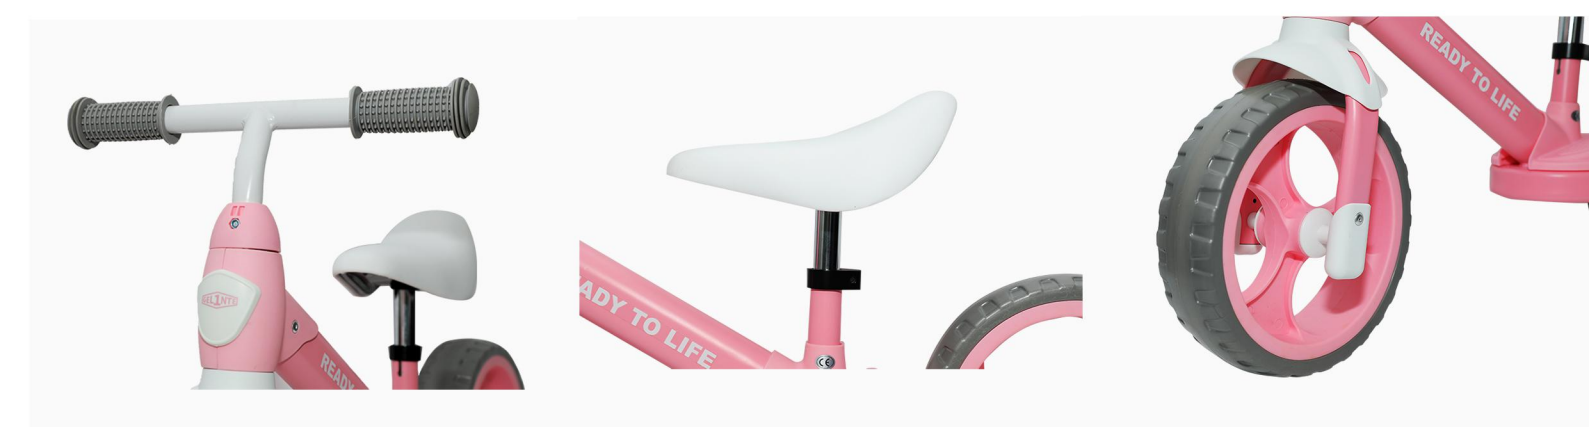

KS8

■ Type: Kids Balance Bike
Material: Steel+EVA
Function: Adjustable handlebar
Rear wheel: 6"
Front wheel: 6"
Max load: 25kg
N.W&G.W: 2.2kg&2.7kg/Pc
Meas: 46*40*58cm/4Pcs
Age: 1-3 years old

■ Type: Kids Balance Bike
Material: Steel+EVA
Function: Adjustable seat
Rear wheel: 9"
Front wheel: 9"
Max load: 25kg
Meas: 69*31*57cm/3Pcs
N.W&G.W: 3.5kg&4.2kg/Pc
Age: Over 3 years old