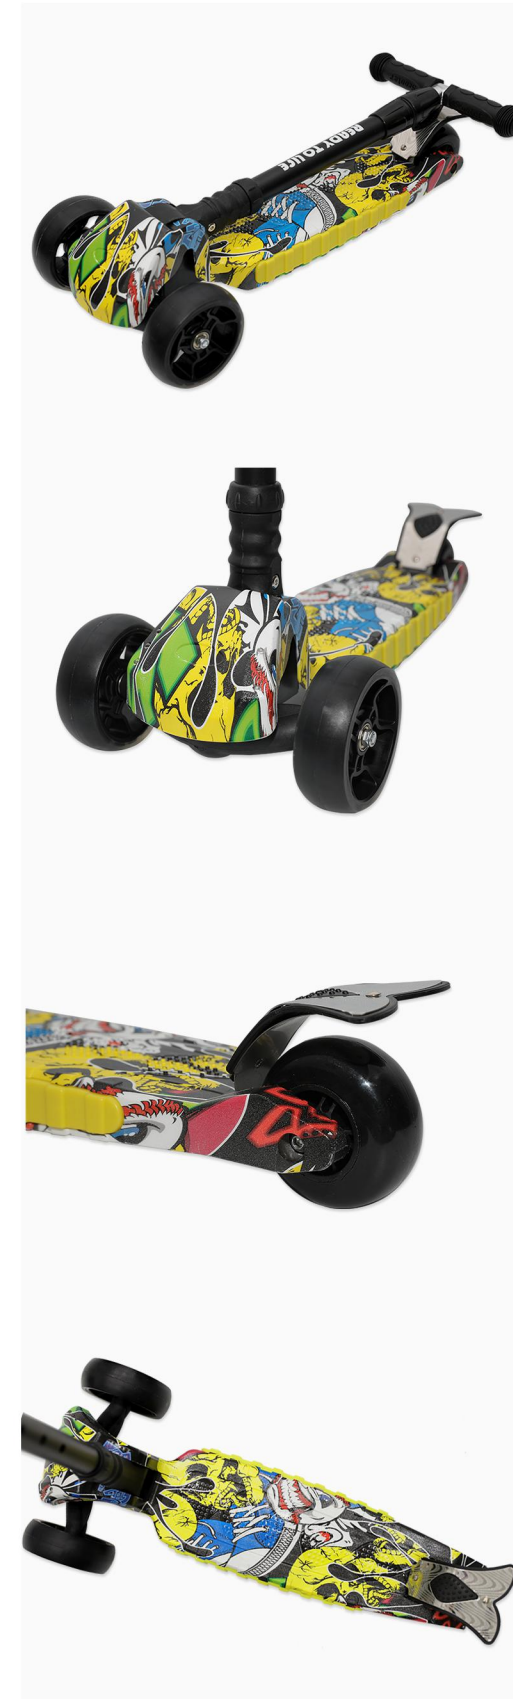

Adjustable height:

KS2

Adjustable height:

■ Type: Kids Scooter Color: Blue, Pink, Black, Red, Orange Meas: 56.5*47*54cm/6Pcs
 Max load: 50kg Front wheel: 120x30mm (PU with light) N.W&G.W: 2.2kg&2.5kg/Pc
 Function: Foldable Rear wheel: 78x24mm (PU with light) Material: PP+Nylon+TPR+Alu

■ Type: Kids Scooter Color: Blue, Pink, Black, Red, Orange Meas: 64.5*54*60.5cm/6Pcs
 Max load: 50kg Front wheel: 120x40mm (PU with light) N.W&G.W: 3.5kg&4kg/Pc
 Function: Foldable Rear wheel: 90x46mm (PU with light) Material: PP+Nylon+TPR+Alu

KS3

Adjustable height:

KS4

Adjustable height:

■ Type: Kids Scooter Color: Blue, Pink, Orange, Green, Black Meas: 61*46*39cm/6Pcs
 Max load: 50kg Front wheel: 120x28mm (PU with light) N.W&G.W: 2.3kg&2.7kg/Pc
 Function: Foldable Rear wheel: 80x24mm (PU with light) Material: Alu+Steel+Plastic

■ Type: Kids Scooter Color: water transfer Meas: 63.5*47*54cm/6Pcs
 Max load: 50kg Front wheel: 120x28mm (PU with light) N.W&G.W: 3.1kg&3.5kg/Pc
 Function: Foldable Rear wheel: 98x48mm (PU with light) Material: Alu+Steel+Plastic