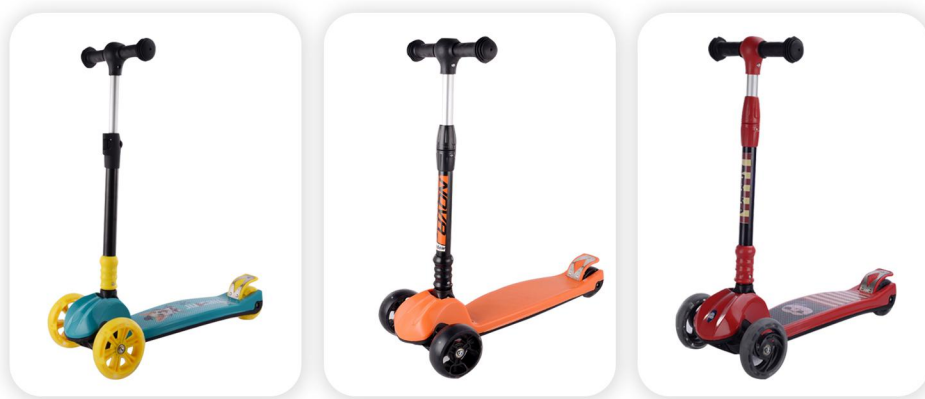

CONTENTS

03 Kids Scooter

19 Kids Balance Bike

21 Kids Tricycle

25 Adult Scooter

27 Electric Scooter

Product Features

KS1

Adjustable height:

KS2

Adjustable height:

■ Type: Kids Scooter Color: Blue, Pink, Black, Red, Orange Meas: 56.5*47*54cm/6Pcs
 Max load: 50kg Front wheel: 120x30mm (PU with light) N.W&G.W: 2.2kg&2.5kg/Pc
 Function: Foldable Rear wheel: 78x24mm (PU with light) Material: PP+Nylon+TPR+Alu

■ Type: Kids Scooter Color: Blue, Pink, Black, Red, Orange Meas: 64.5*54*60.5cm/6Pcs
 Max load: 50kg Front wheel: 120x40mm (PU with light) N.W&G.W: 3.5kg&4kg/Pc
 Function: Foldable Rear wheel: 90x46mm (PU with light) Material: PP+Nylon+TPR+Alu

KS3

Adjustable height:

KS4

Adjustable height:

■ Type: Kids Scooter Color: Blue, Pink, Orange, Green, Black Meas: 61*46*39cm/6Pcs
 Max load: 50kg Front wheel: 120x28mm (PU with light) N.W&G.W: 2.3kg&2.7kg/Pc
 Function: Foldable Rear wheel: 80x24mm (PU with light) Material: Alu+Steel+Plastic