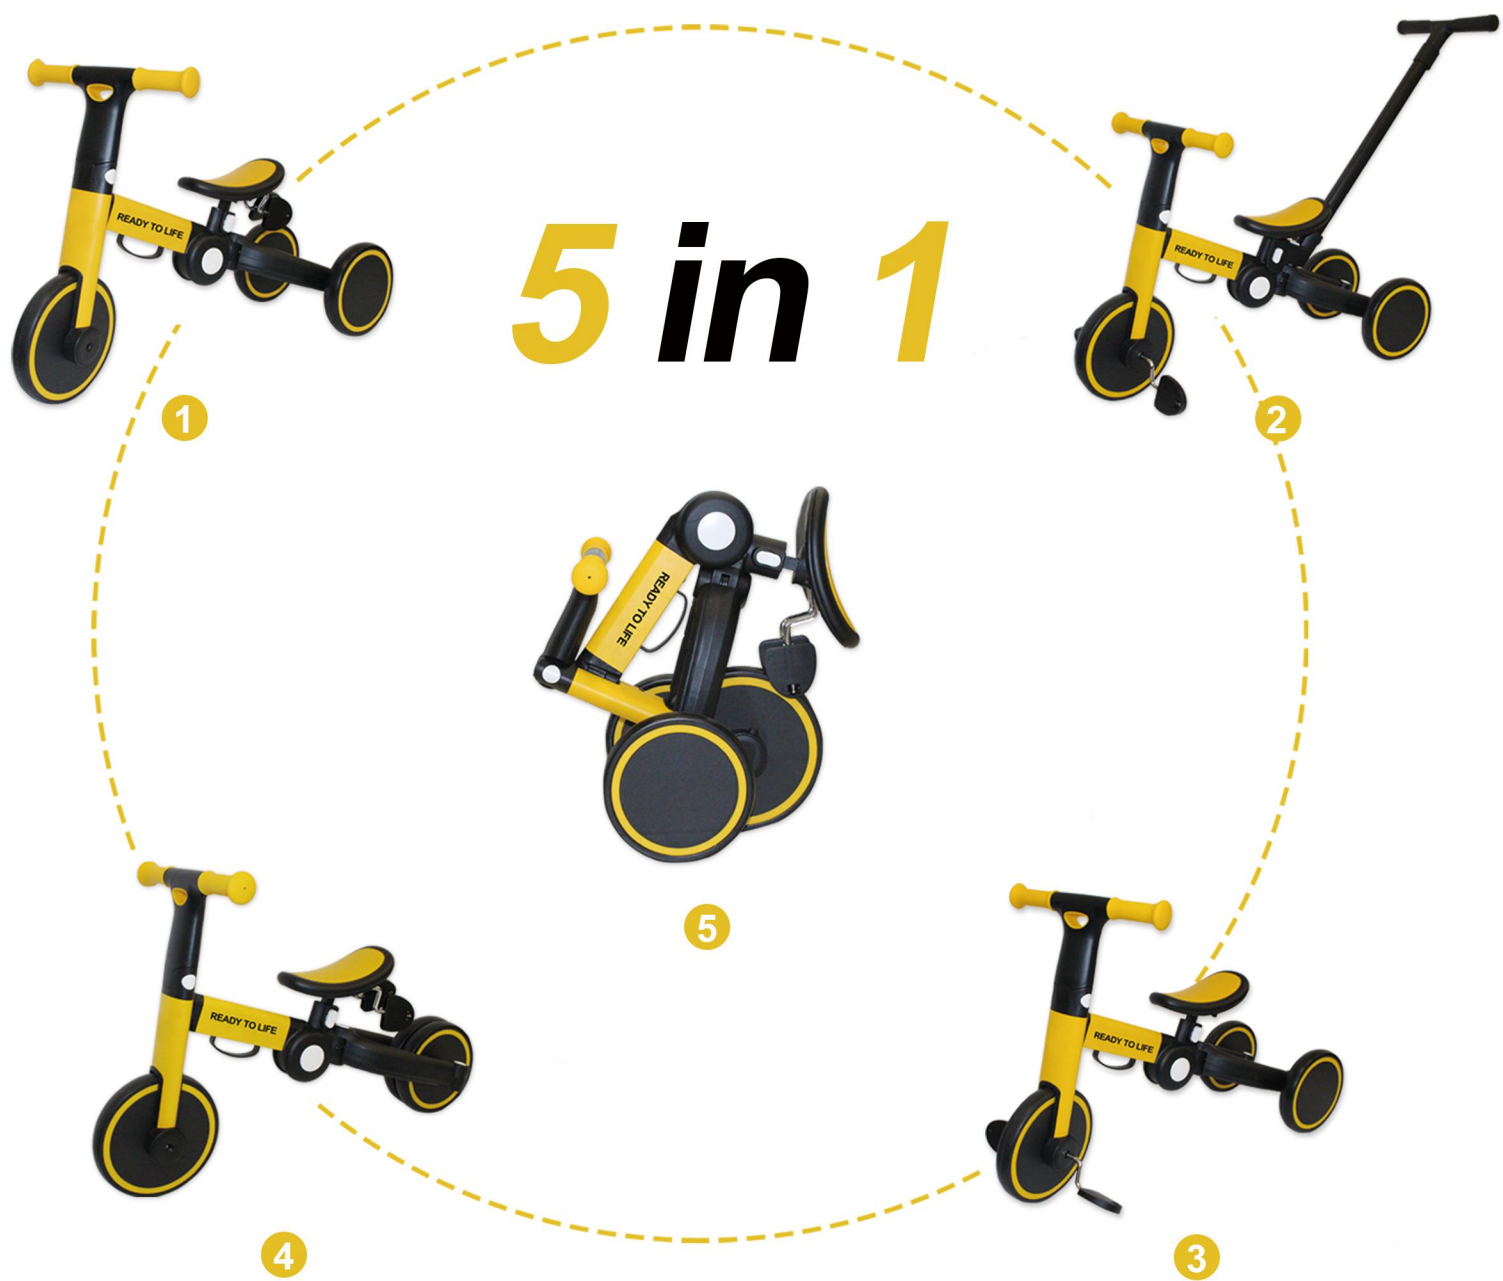

■ Type: Kids Balance Bike
 Material: Steel+EVA
 Function: Adjustable seat
 Rear wheel: 9"
 Front wheel: 9"
 Max load: 25kg
 Meas: 69*31*57cm/3Pcs
 N.W&G.W: 3.5kg&4.2kg/Pc
 Age: Over 3 years old

KS9

3 IN 1 TRICYCLE
10 months to 3 years old

Three-wheel Sliding Mode

Two-wheel Balance Bike Mode

Cycling Mode

4 More Colors

☐ Kids Tricycle & Balance Bike Rear wheel: 6" N.W&G.W: 3kg&3.7kg/Pc
 Material: Steel+Nylon+EVA Front wheel: 8" Meas: 63*21*70cm/3Pcs
 Function: Balance bike & Tricycle & Adjustable seat Age: 1.5-4 years old

KS10

Kids Tricycle & Balance Bike Front wheel: 200x30mm (EVA) Meas: 37*30*41cm/1Pcs
 Material: PP+PU+TPR Rear wheel: 170x28mm (EVA) N.W&G.W: 3.5kg&4.2kg/Pc
 Max load: 50kg Function: Balance bike & Tricycle Age: 1.5-4 years old

AS1

Adjustable height:

102cm		40inch
94cm		37inch
87cm		34inch
79cm		31inch

Type: Adult Scooter Material: Aluminum alloy N.W/G.W: 5.2kg/6.5kg
 Front wheel: 200x20mm Color: Black, White, Pink Function: Foldable
 Rear wheel: 200x20mm Meas: 85.5x30x64cm/4 Pcs Max load: 100kgs