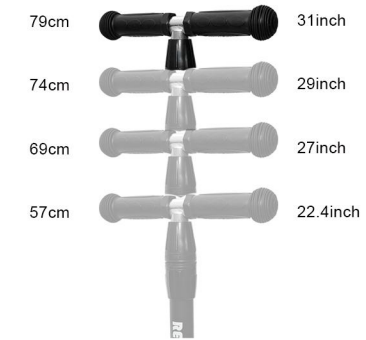

Adjustable height:

KS2

Adjustable height:

■ Type: Kids Scooter Color: Blue, Pink, Black, Red, Orange Meas: 56.5*47*54cm/6Pcs
 Max load: 50kg Front wheel: 120x30mm (PU with light) N.W&G.W: 2.2kg&2.5kg/Pc
 Function: Foldable Rear wheel: 78x24mm (PU with light) Material: PP+Nylon+TPR+Alu

■ Type: Kids Scooter Color: Blue, Pink, Black, Red, Orange Meas: 64.5*54*60.5cm/6Pcs
 Max load: 50kg Front wheel: 120x40mm (PU with light) N.W&G.W: 3.5kg&4kg/Pc
 Function: Foldable Rear wheel: 90x46mm (PU with light) Material: PP+Nylon+TPR+Alu

KS3

Adjustable height:

KS4

Adjustable height:

■ Type: Kids Scooter Color: Blue, Pink, Orange, Green, Black Meas: 61*46*39cm/6Pcs
 Max load: 50kg Front wheel: 120x28mm (PU with light) N.W&G.W: 2.3kg&2.7kg/Pc
 Function: Foldable Rear wheel: 80x24mm (PU with light) Material: Alu+Steel+Plastic

■ Type: Kids Scooter Color: water transfer Meas: 63.5*47*54cm/6Pcs
 Max load: 50kg Front wheel: 120x28mm (PU with light) N.W&G.W: 3.1kg&3.5kg/Pc
 Function: Foldable Rear wheel: 98x48mm (PU with light) Material: Alu+Steel+Plastic