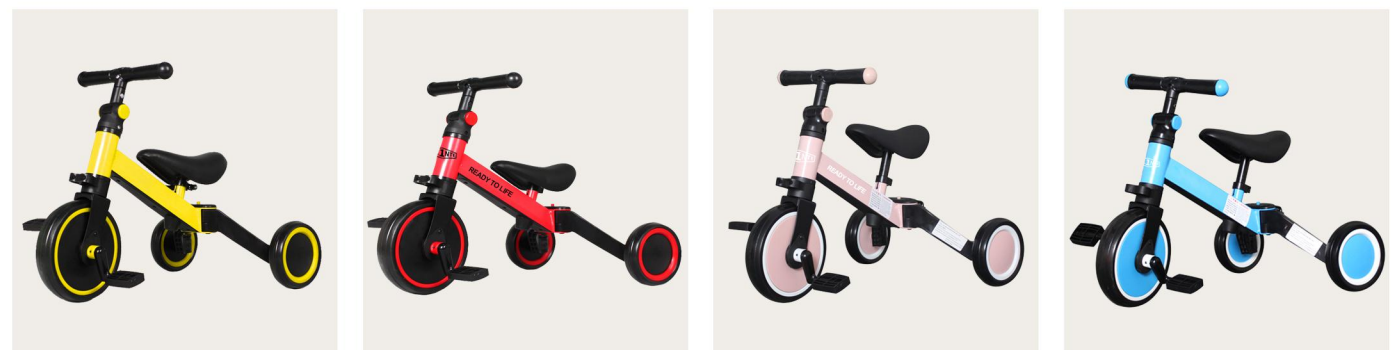

KS7

KS8

■ Type: Kids Balance Bike
 Material: Steel+EVA
 Function: Adjustable handlebar
 Rear wheel: 6"
 Front wheel: 6"
 Max load: 25kg
 N.W&G.W: 2.2kg&2.7kg/Pc
 Meas: 46*40*58cm/4Pcs
 Age: 1-3 years old

■ Type: Kids Balance Bike
 Material: Steel+EVA
 Function: Adjustable seat
 Rear wheel: 9"
 Front wheel: 9"
 Max load: 25kg
 Meas: 69*31*57cm/3Pcs
 N.W&G.W: 3.5kg&4.2kg/Pc
 Age: Over 3 years old

KS9

3 IN 1 TRICYCLE
10 months to 3 years old

Three-wheel Sliding Mode

Two-wheel Balance Bike Mode

Cycling Mode

4 More Colors

☐ Kids Tricycle & Balance Bike Rear wheel: 6" N.W&G.W: 3kg&3.7kg/Pc
 Material: Steel+Nylon+EVA Front wheel: 8" Meas: 63*21*70cm/3Pcs
 Function: Balance bike & Tricycle & Adjustable seat Age: 1.5-4 years old