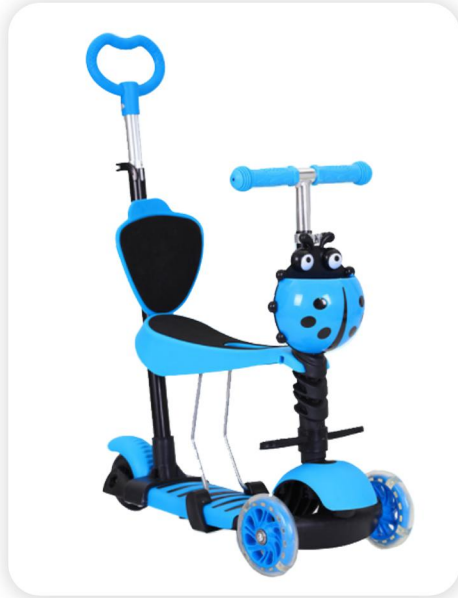

☐ Kids scooter
 Color: water transfer
 Max load: 50kg
 Adjustable height: 61-66-71cm | 24-26-28 inch
 Front wheel: 120x30mm (PU with light)
 Rear wheel: 78x24mm (PU with light)
 Material: PP+Nylon+TPR+Alu
 Meas: 56.5*47*54cm/6pcs
 N.W&G.W: 2.2kg&2.5kg/Pc
 Function: Foldable

KS17

KS18

Kids scooter
 Max load: 50kg
 Material: Nylon+PP+Alu
 Front wheel: 120x24mm PVC
 Rear wheel: 120x24mm PVC
 Function: Foldable
 Adjustable height: 70-75-80cm | 27.5-29.5-31.5 inch
 N.W&G.W: 2.2kg&2.4kg/Pc
 Meas: 67.5*33*49cm/6pcs
 Color: Blue, Pink, Black

Kids scooter
 Max load: 50kg
 Material: Nylon+PP+Alu
 Front wheel: 115x50mm (PU with light)
 Rear wheel: 80x50mm (PU with light)
 Function: Foldable
 Adjustable height: 70-76-83cm | 27.5-30-32.5 inch
 N.W&G.W: 3.3kg&4.1kg/Pc
 Meas: 64.5*56.5*64cm/6pcs
 Color: Red, Blue, Pink, Black

KS19

KS20

■ Kids scooter Front wheel: 120x28mm (PU with light) Meas: 58X47X56cm/6pcs
 Material: Nylon+Steel+Alu Rear wheel: 98x48mm PVC N.W&G.W: 3.5kg&4.1kg/Pc
 Adjustable height: 66-71-78cm | 26-28-31 inch Max load: 50kg Color: Blue, Pink, Cyan